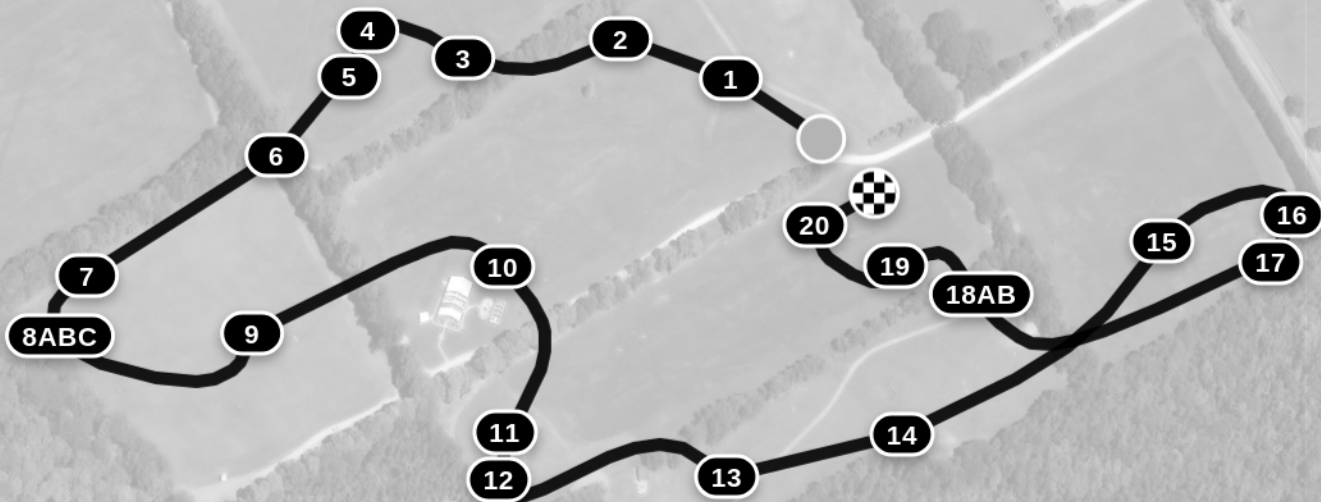

Glen Oro Spring 2025 EV 100

May 11, 2025
White Numbers on Black

Efforts: 23
Opt. Time: 5m 11s
Distance: 2330 m
Time Limit: 10m 22s
Speed: 450 m/min
Minimum: 4m 40s
Speed Flts: 4m 40s

- 1 Roll top
- 2 Rsils
- 3 Cutout Table
- 4 Roll Top Off Set
- 5 Roll Top
- 6 Stonewall
- 7 Log Bench
- 8ABC Coffin
- 9 Bank Down
- 10 Red Table
- 11 Water Log
- 12 Corner
- 13 Quarter Roll
- 14 Pheasant Feeder
- 15 Open Oxer
- 16 WaterBank
- 17 Stumps
- 18AB Hugh's Logs
- 19 Casa Rojo
- 20 Cutout Roll

Scan for
interactive
maps