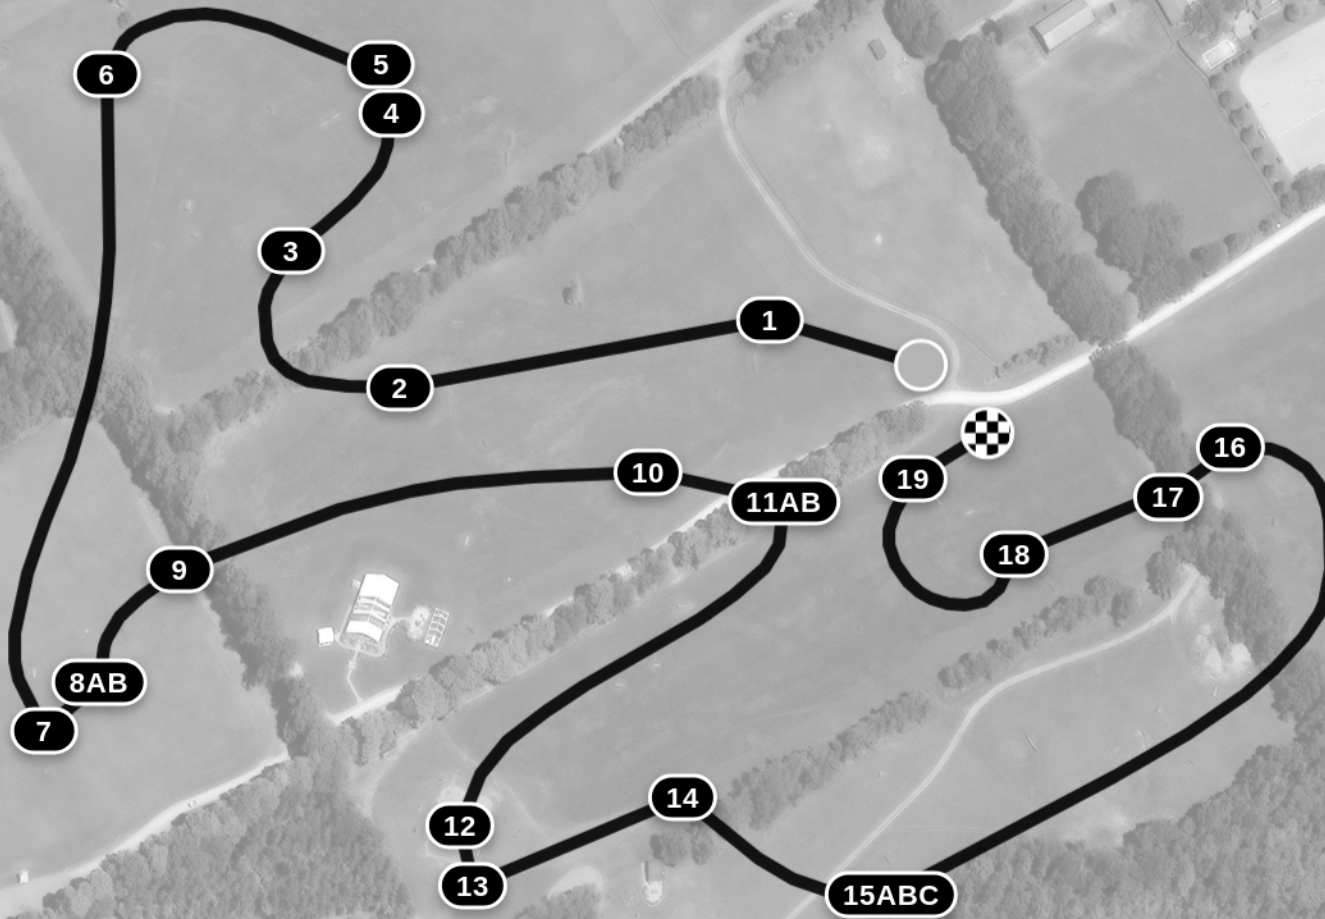

# Glen Oro Spring 25 EV110

May 11, 2025  
White Numbers on Green

**Efforts:** 23

**Opt. Time:** 4m 44s

**Distance:** 2460 m

**Time Limit:** 9m 28s

**Speed:** 520 m/min

- 1 RollTop
- 2 Cabin
- 3 Steeplechase
- 4 Open Oxer
- 5 Post and Rail
- 6 Hilltop Table
- 7 Brush Roll
- 8AB Bank Up Down
- 9 Cord Wood
- 10 Chevron Table
- 11AB Bank Down Brush Roll
- 12 LakeLog
- 13 Lakeside cabin
- 14 Narrow vertical
- 15ABC Coffin
- 16 Road Crossing Rails
- 17 Road crossing Roll
- 18 Stumpy
- 19 Leslie's Doghouse

Scan for  
interactive  
maps