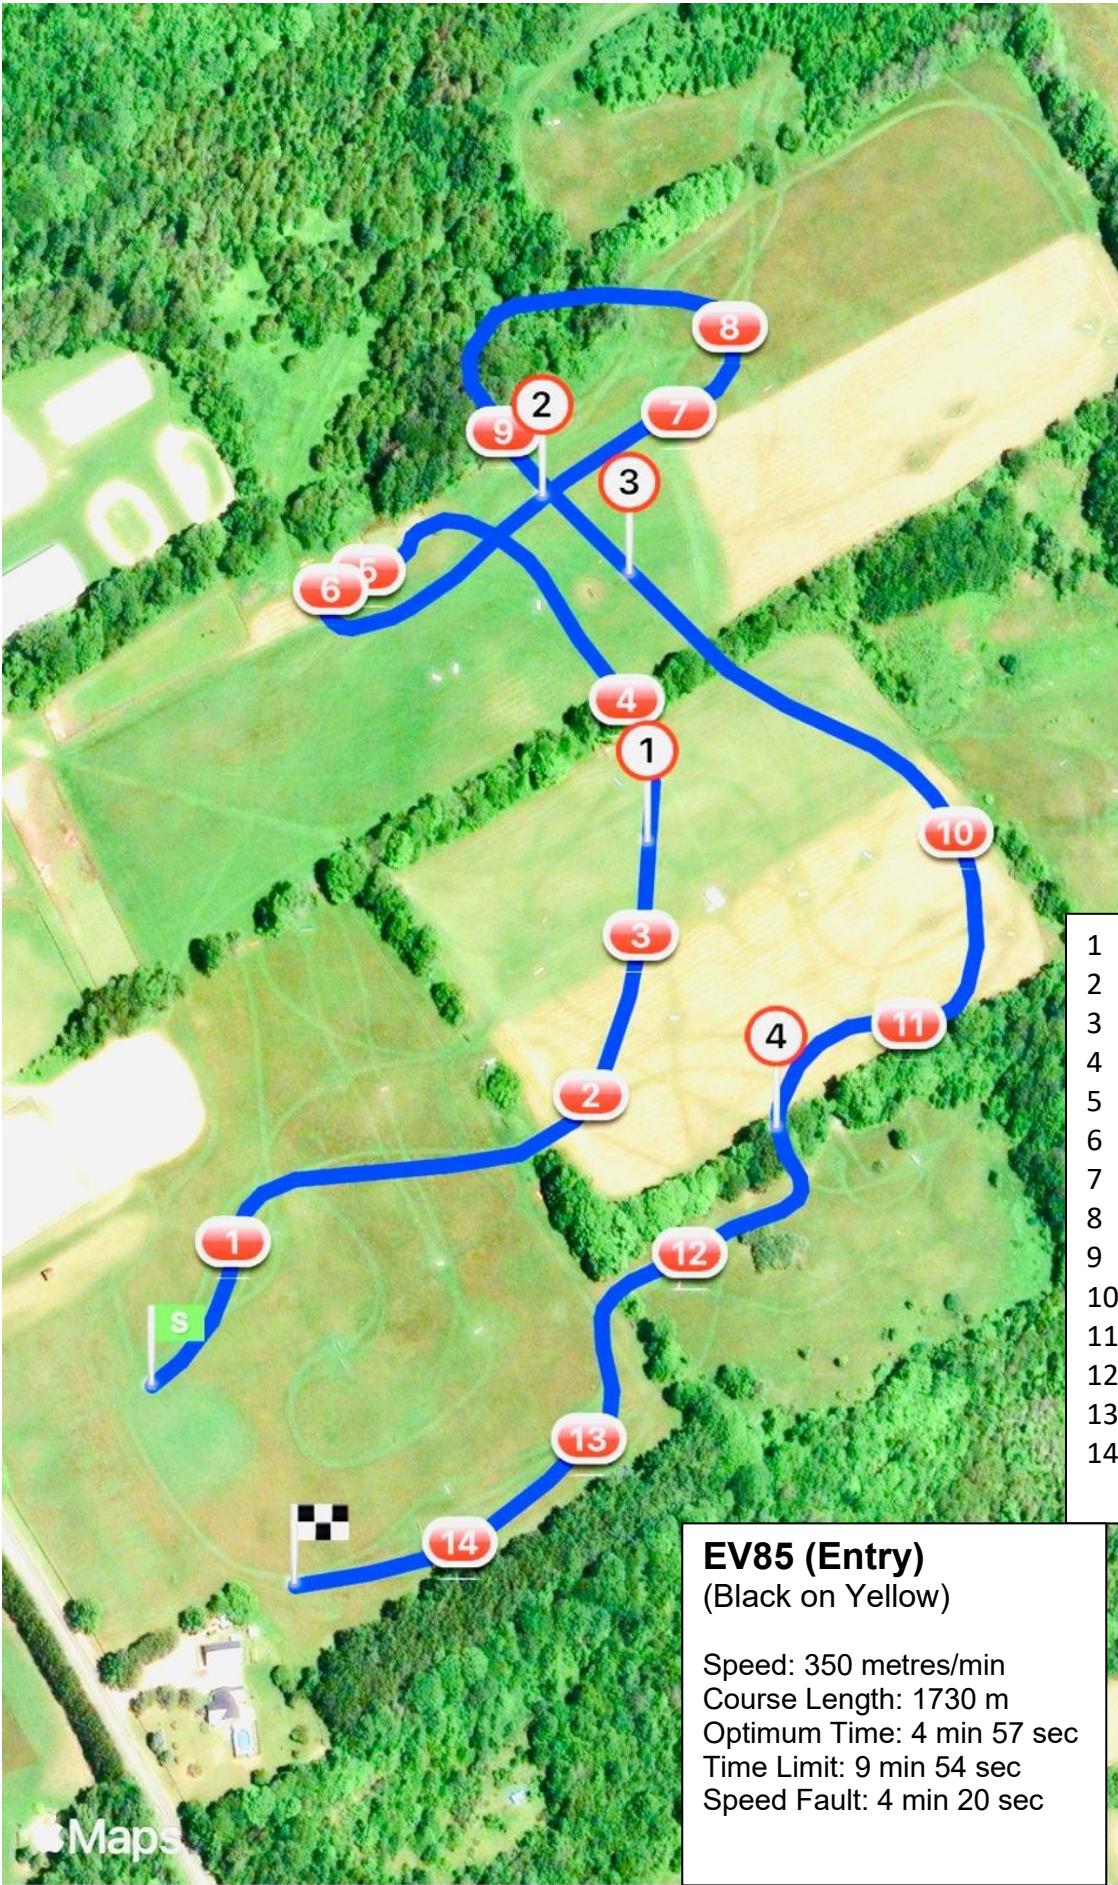

GRANDVIEW SPRING HORSE TRIALS

- 1 Pine Rails
- 2 Stacked Logs
- 3 Coop
- 4 Bank Up
- 5 Water Option
- 6 Table
- 7 Ditch
- 8 Cedar Rails
- 9 Rock N' Rail
- 10 Cabin
- 11 Cedar Coop
- 12 Ramp
- 13 Hay Bales
- 14 Coop

EV85 (Entry) (Black on Yellow)

Speed: 350 metres/min
Course Length: 1730 m
Optimum Time: 4 min 57 sec
Time Limit: 9 min 54 sec
Speed Fault: 4 min 20 sec